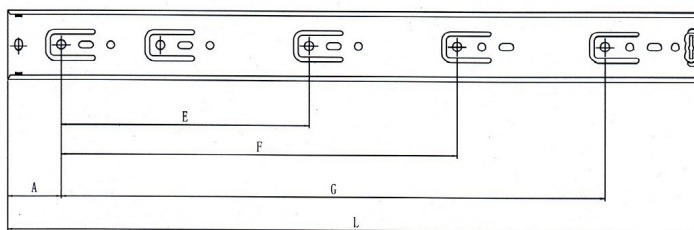

SISO A/S

Mileparken 11
DK-2740 Skovlunde
Denmark
VAT: DK 24786013

Phone +45 45 830 900

www.siso.dk
siso@siso.dk

Danske Bank
Nytorv Branch
Copenhagen
SWIFT: DABADKKK

Account no.
4180 3112 112936
IBAN Account
DK7230003112112936